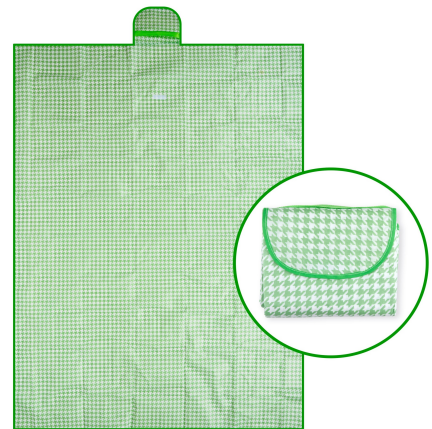

# CAMP ACTIVE Foldable Picnic Mat – Green Houndstooth Pattern

Origin  
China

Lightweight and compact picnic mat with a stylish green pattern – ideal for outdoor use.

- Water-resistant bottom – perfect for grass, sand, or park benches
- Folds easily into a carry-friendly size with hook-and-loop closure
- Soft top layer ensures comfort during picnics, beach days, or festivals

## SPECIFICATIONS

Brand	CAMP ACTIVE	Weight	330 g
EAN	8711252439402	FSC Article	FSCNA
Manufacturer	CAMP ACTIVE	Minimum lead time	5 days
Country of origin	China	FSC Packaging	FSCMIXCREDIT
Product Dimensions	1500 x 2000 x 1 mm	Main Colour	Green
HS code	6301409099000000		

## PACKAGING

Inner box dimensions	460 x 280 x 235 mm
Inner box quantity	12 pcs
Inner box weight	4500 gr
Outer box dimensions	460 x 280 x 235 mm
Outer box quantity	12 pcs
Outer box weight	4500 gr

Specifications subject to change without notice.