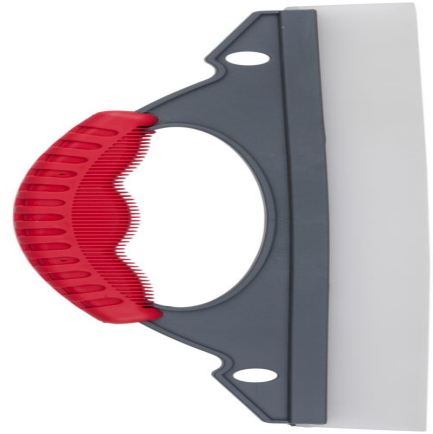

DIRT DEVIL Wiper 35x9.2x15cm

Origin
Türquía

Efficient wiper for easy drying of surfaces. Ideal for windows, mirrors, and more.
Comfortable grip handle.

- Perfect for windows and mirrors
- Ergonomic handle for comfort
- Removes water and dirt easily

SPECIFICATIONS

Brand	DIRT DEVIL	Weight	105 g
EAN	8711252425214	FSC Article	FSCNA
Manufacturer	DIRT DEVIL	Minimum lead time	5 days
Country of origin	Türkiye	FSC Packaging	FSCMIX70
Product Dimensions	92 x 20 x 310 mm	Main Colour	Transparent, Grey
HS code	9603909900000000		