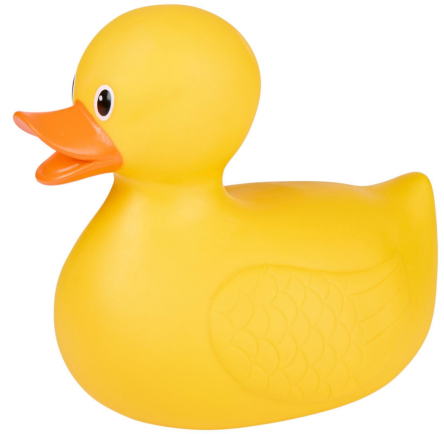

EDDY TOYS Bath Duck Decoration 22cm

Origin
China

Cheerful 22cm bath duck for fun bath time. Lightweight and safe, ideal for young children and water play.

- Ideal size for little hands
- Lightweight and safe for kids
- Encourages imaginative bath play

SPECIFICATIONS

Brand	EDDY TOYS	Weight	353 g
EAN	8711252305875	FSC Article	FSCNA
Manufacturer	EDDY TOYS	Minimum lead time	5 days
Country of origin	China	FSC Packaging	FSC100
Product Dimensions	235 x 175 x 195 mm	Main Colour	Yellow
HS code	9503004990000000		