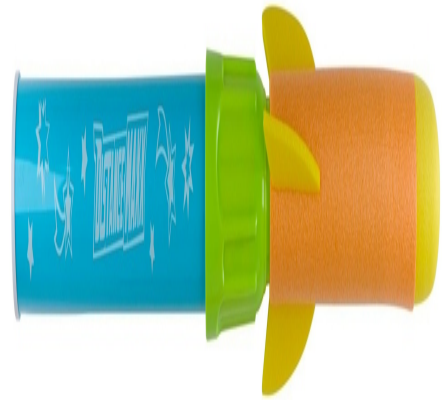

EDDY TOYS Rocket Launch Pump

Origin
China

Fun rocket launch pump for endless outdoor play. Ideal for kids who love action and flying excitement in the yard.

- Encourages active outdoor play
- Easy for kids to operate
- Bright colors enhance fun

SPECIFICATIONS

Brand	EDDY TOYS	Diameter	50 mm
EAN	8711252427492	Minimum lead time	5 days
Manufacturer	EDDY TOYS	FSC Article	FSCNA
Country of origin	China	FSC Packaging	FSCRECYCLED CR
Product Dimensions	70 x 70 x 812 mm	GRS Certified	No
HS code	9503009590000000	Main Colour	Multi Colour
Weight	198 g		