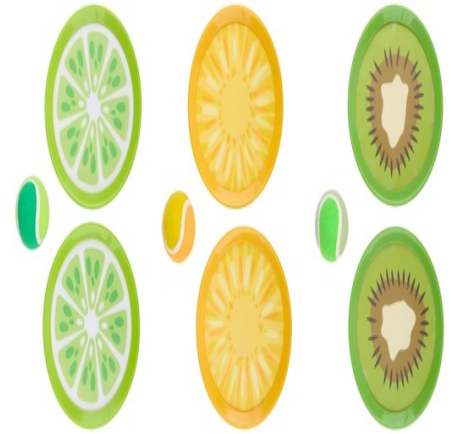

# EDDY TOYS Catch Ball Fruit Ø18.5cm

Origin  
China

Fun fruit-themed catch ball for outdoor play. Three playful designs. Encourages active fun and hand-eye coordination.

- Colorful fruit designs for kids
- Great for active outdoor play
- Boosts hand-eye coordination

## SPECIFICATIONS

Brand	<b>EDDY TOYS</b>	Diameter	<b>184 mm</b>
EAN	<b>8711252307503</b>	Minimum lead time	<b>5 days</b>
Manufacturer	<b>EDDY TOYS</b>	FSC Article	<b>FSCNA</b>
Country of origin	<b>China</b>	FSC Packaging	<b>FSCNA</b>
Product Dimensions	<b>185 x 185 x 80 mm</b>	GRS Certified	<b>No</b>
HS code	<b>9503009590000000</b>	Main Colour	<b>Green, Green light, Yellow, Yellow light, Orange</b>
Weight	<b>207 g</b>		