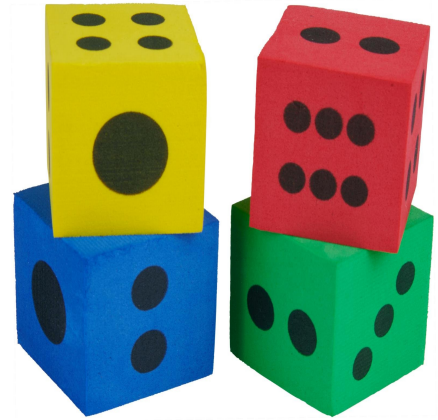

# EDDY TOYS Foam Dice 3.8cm

Origin  
China

Safe, colorful foam dice for games. Lightweight and ideal for kids, perfect for both indoor and outdoor play.

- Safe and lightweight design
- Great for indoor and outdoor use
- Fun for kids and families

## SPECIFICATIONS

Brand	EDDY TOYS	Weight	16 g
EAN	8711252335681	FSC Article	FSCNA
Manufacturer	EDDY TOYS	Minimum lead time	5 days
Country of origin	China	FSC Packaging	FSCNA
Product Dimensions	70 x 35 x 70 mm	Main Colour	Blue, Yellow, Red, Green
HS code	9503009590000000		

## PACKAGING

Inner box dimensions	185 x 166 x 255 mm
Inner box quantity	24 pcs
Inner box weight	690 gr
Outer box dimensions	185 x 166 x 255 mm
Outer box quantity	24 pcs
Outer box weight	690 gr

Specifications subject to change without notice.