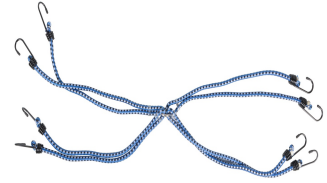

# KINZO 8-Arms Bungee Cord 80cm

Origin  
China

Durable 8-arms bungee cord, perfect for securing loads. Available in assorted colors, TÜV/GS certified for safety.

- 8 arms provide superior hold
- TÜV/GS certified for reliability
- Ideal for luggage and transport

## SPECIFICATIONS

Brand	KINZO	Weight	389 g
EAN	8711252855585	FSC Article	FSCNA
Manufacturer	KINZO	Minimum lead time	5 days
Country of origin	China	FSC Packaging	FSCNA
Product Dimensions	111 x 190 x 60 mm	Main Colour	Blue, Yellow, Black, Silver
HS code	6307909899000000		