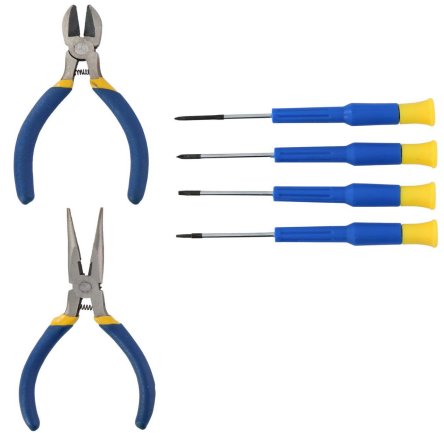

KINZO Precision Screwdriver and Plier Tool Set

Origin
China

Kinzo set with precise screwdrivers and pliers for accurate work. Ideal for repairs, crafts and electronic projects.

- Designed for detailed, small tasks
- Comfortable ergonomic grip handles
- Includes precision pliers for versatility

SPECIFICATIONS

Brand	KINZO	Weight	162 g
EAN	8711252177991	FSC Article	FSCNA
Manufacturer	KINZO	Minimum lead time	5 days
Country of origin	China	FSC Packaging	FSCNA
Product Dimensions	152 x 25 x 270 mm	Main Colour	Blue, Yellow
HS code	8206000000000000		

PACKAGING

Inner box dimensions	320 x 300 x 120 mm
Inner box quantity	12 pcs
Inner box weight	2770 gr
Outer box dimensions	320 x 300 x 120 mm
Outer box quantity	12 pcs
Outer box weight	2770 gr

Specifications subject to change without notice.