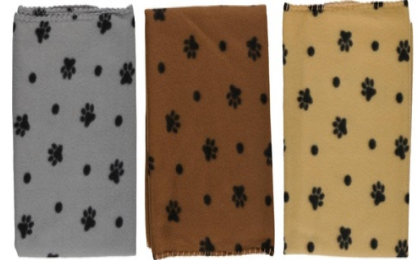

PET BLANKET Dog Blanket 100x70cm 160gsm

Origin
China

Soft dog blanket, 100x70cm, assorted colors. Perfect for beds or crates. Offers warmth and comfort for every pet.

- Ideal size for dog beds and crates
- Provides extra warmth and comfort
- Easy-care, machine washable fabric

SPECIFICATIONS

Brand	PET BLANKET	Weight	108 g
EAN	8711252337180	FSC Article	FSCNA
Manufacturer	PET BLANKET	Minimum lead time	5 days
Country of origin	China	FSC Packaging	FSC100
Product Dimensions	1000 x 700 x 1 mm	Main Colour	Grey, Brown, Beige
HS code	6301401000000000		