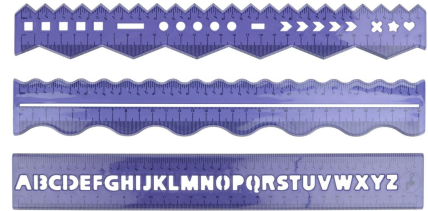

# TOPWRITE Creative Ruler Set 30cm

Origin  
China

Versatile 30cm ruler set ideal for school, office, and creative projects. Includes three unique rulers for precise work.

- Three different ruler designs
- Perfect for creative tasks
- Clear 30cm measurement scale

## SPECIFICATIONS

Brand	TOPWRITE	Weight	104 g
EAN	8711252559599	FSC Article	FSCNA
Manufacturer	TOPWRITE	Minimum lead time	5 days
Country of origin	China	FSC Packaging	FSCMIX70
Product Dimensions	175 x 5 x 368 mm	Main Colour	Blue dark
HS code	9017801000000000		

## PACKAGING

Inner box dimensions	380 x 185 x 80 mm
Inner box quantity	12 pcs
Inner box weight	2000 gr
Outer box dimensions	380 x 185 x 80 mm
Outer box quantity	12 pcs
Outer box weight	2000 gr

Specifications subject to change without notice.