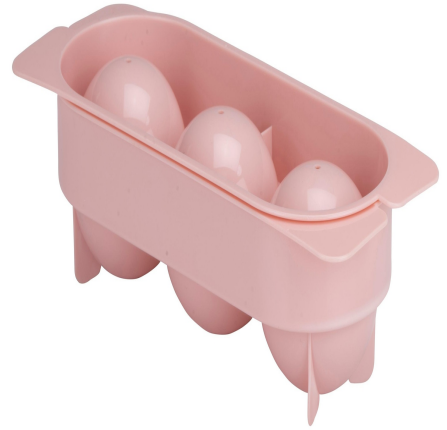

ALPINA Ice Cube Tray 3 Ice Balls

Origin
Kiina

Create 3 large ice balls for drinks. Perfect for summer parties and everyday use. Easy release design for quick serving.

- Makes 3 large ice balls at once
- Easy to release and clean
- Great for cocktails and soft drinks

SPECIFICATIONS

Brand	ALPINA	Weight	81 g
EAN	8711252331324	FSC Article	FSCNA
Manufacturer	ALPINA	Minimum lead time	5 days
Country of origin	China	FSC Packaging	FSCNA
Product Dimensions	85 x 220 x 62 mm	GRS Certified	No
HS code	3924100090000000	Main Colour	Pink