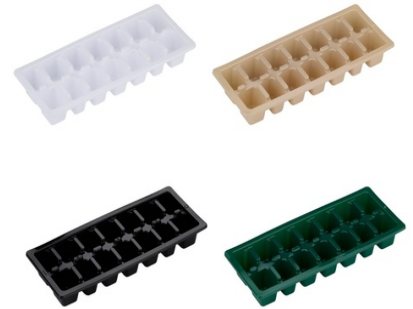

ALPINA Ice Cube Tray 14 Compartments

Origin
Kiina

Convenient tray for 14 ice cubes. Easy to use and perfect for chilling summer drinks.

- Creates 14 ice cubes at once
- Fits any freezer
- Easy to clean and use

SPECIFICATIONS

Brand	ALPINA	Weight	95 g
EAN	8711252552637	FSC Article	FSCNA
Manufacturer	ALPINA	Minimum lead time	5 days
Country of origin	China	FSC Packaging	FSCNA
Product Dimensions	123 x 43 x 286 mm	GRS Certified	No
HS code	3924100090000000	Main Colour	White, Black, Beige, Green