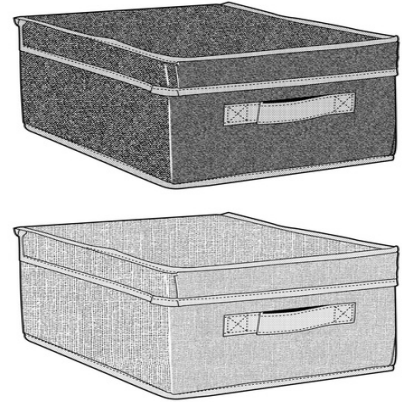

ALPINA Storage Box 25x36x16cm

Origin
Kiina

Convenient storage box for neatly organizing items. Compact size, easy to stack, equipped with a handy handle.

- Compact and stackable design
- Comes with sturdy handle
- Ideal for various household items

SPECIFICATIONS

Brand	ALPINA	Weight	409 g
EAN	8711252569130	FSC Article	FSCNA
Manufacturer	ALPINA	Minimum lead time	5 days
Country of origin	China	FSC Packaging	FSCNA
Product Dimensions	250 x 367 x 160 mm	Main Colour	Grey, Beige
HS code	6307909899000000		

PACKAGING

Inner box dimensions	390 x 190 x 265 mm
Inner box quantity	12 pcs
Inner box weight	5220 gr
Outer box dimensions	390 x 190 x 265 mm
Outer box quantity	12 pcs
Outer box weight	5220 gr

Specifications subject to change without notice.