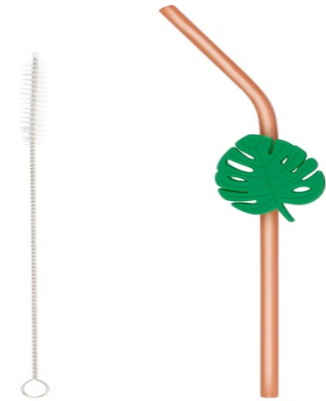

ALPINA Reusable Drinking Straws With Cleaning Brush

Origin
Kiina

Colorful reusable straws with cleaning brush. Ideal for all your drinks. Durable, eco-friendly, and easy to clean.

- Comes with convenient cleaning brush
- Reusable, reducing single-use waste
- Suitable for hot and cold beverages

SPECIFICATIONS

Brand	ALPINA	Weight	48 g
EAN	8711252499574	Diameter	6 mm
Manufacturer	ALPINA	Minimum lead time	5 days
Country of origin	China	FSC Article	FSCNA
Product Dimensions	188 x 22 x 270 mm	FSC Packaging	FSCMIXCREDIT
HS code	3917320090000000	Main Colour	Green