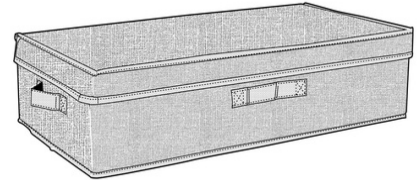

# ALPINA Storage Box 67x38x15cm

Origin  
Kiina

Practical storage box for clothes and accessories. Space-saving design, perfect for under bed or closet organization.

- Spacious yet compact design
- Ideal for clothes or accessories
- Easy to move with handles

## SPECIFICATIONS

Brand	ALPINA	Weight	1058 g
EAN	8711252569123	FSC Article	FSCNA
Manufacturer	ALPINA	Minimum lead time	5 days
Country of origin	China	FSC Packaging	FSCNA
Product Dimensions	670 x 390 x 160 mm	Main Colour	Beige, Grey
HS code	6307909899000000		

## PACKAGING

Inner box dimensions	410 x 265 x 690 mm
Inner box quantity	12 pcs
Inner box weight	13570 gr
Outer box dimensions	410 x 265 x 690 mm
Outer box quantity	12 pcs
Outer box weight	13570 gr

Specifications subject to change without notice.