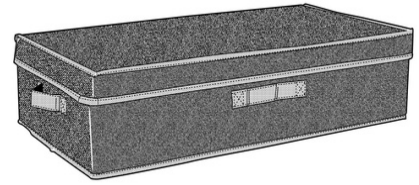

# ALPINA Storage Box 67x38x15cm

Origin  
Kiina

Practical storage box for clothes and accessories. Space-saving design, perfect for under bed or closet organization.

- Spacious yet compact design
- Ideal for clothes or accessories
- Easy to move with handles

## SPECIFICATIONS

Brand	ALPINA	Weight	1058 g
EAN	8711252569123	FSC Article	FSCNA
Manufacturer	ALPINA	Minimum lead time	5 days
Country of origin	China	FSC Packaging	FSCNA
Product Dimensions	670 x 390 x 160 mm	Main Colour	Beige, Grey
HS code	6307909899000000		

## PACKAGING

Inner box dimensions	410 x 265 x 690 mm
Inner box quantity	12 pcs
Inner box weight	13570 gr
Outer box dimensions	410 x 265 x 690 mm
Outer box quantity	12 pcs
Outer box weight	13570 gr

Specifications subject to change without notice.