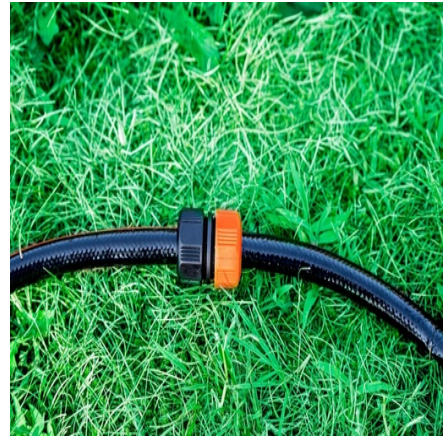

# BLACK+DECKER Hose Mender 1/2 Inch

Origin  
Kiina

Easily repair your garden hose with this 1/2 inch hose mender. Ensures secure and quick connection.

- Fast, easy installation
- Durable, leak-proof joint
- Fits standard 1/2 inch hoses

## SPECIFICATIONS

Brand	<b>BLACK+DECKER</b>	Weight	<b>16 g</b>
EAN	<b>8711252235875</b>	FSC Article	<b>FSCNA</b>
Manufacturer	<b>BLACK+DECKER</b>	Minimum lead time	<b>5 days</b>
Country of origin	<b>China</b>	FSC Packaging	<b>FSCNA</b>
Product Dimensions	<b>33 x 34 x 45 mm</b>	Main Colour	<b>Black</b>
HS code	<b>3917400099000000</b>		