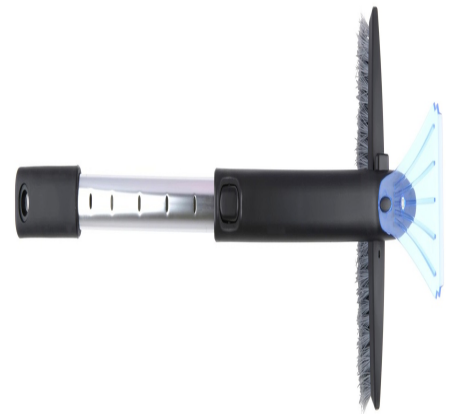

ALL RIDE Extendable Ice Scraper and Brush

Origin
Kiina

Extendable ice scraper with brush, 59x12cm. Effortlessly clears ice and snow from your car. Comfortable and easy to use.

- Telescopic design for hard-to-reach areas
- Removes ice and snow efficiently
- Comfortable handle, easy storage

SPECIFICATIONS

Brand	ALL RIDE	Weight	522 g
EAN	8711252435268	FSC Article	FSCNA
Manufacturer	ALL RIDE	Minimum lead time	5 days
Country of origin	China	FSC Packaging	FSCMIX70
Product Dimensions	100 x 580 x 130 mm	Main Colour	Black, Blue, Grey
HS code	9603909900000000		