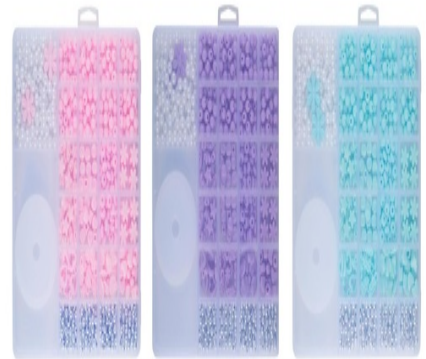

EDDY TOYS Beads Jewellery Craft Kit 10000 Pieces

Origin
Kiina

Create unique jewellery with 10000 beads. Perfect for creative girls who love making their own accessories.

- Massive set with 10000 beads
- Ideal for jewellery making activities
- Encourages creativity and fun

SPECIFICATIONS

Brand	EDDY TOYS	Weight	249 g
EAN	8711252006819	FSC Article	FSCNA
Manufacturer	EDDY TOYS	Minimum lead time	5 days
Country of origin	China	FSC Packaging	FSCMIXCREDIT
Product Dimensions	190 x 17 x 199 mm	Main Colour	Blue light, Pink light, Purple light, White, Silver
HS code	9503007000000000		