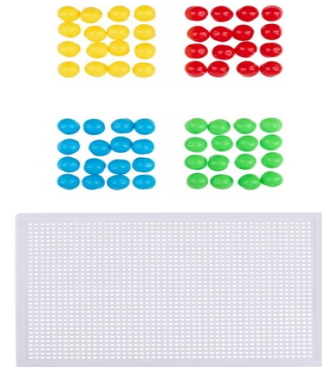

EDDY TOYS Nail Building Puzzle for Children

Origin
Kiina

Creative nail building puzzle enhances fine motor skills and imagination in kids. Perfect for hours of educational fun.

- Encourages fine motor skills
- Boosts creative thinking
- Ideal for young children

SPECIFICATIONS

Brand	EDDY TOYS	Weight	109 g
EAN	8711252297651	FSC Article	FSCNA
Manufacturer	EDDY TOYS	Minimum lead time	5 days
Country of origin	China	FSC Packaging	FSC100
Product Dimensions	270 x 15 x 190 mm	GRS Certified	No
HS code	9503003500000000	Main Colour	White, Red, Blue, Yellow, Green

PACKAGING

Inner box dimensions	415 x 330 x 305 mm
Inner box quantity	12 pcs
Inner box weight	3600 gr
Outer box dimensions	415 x 330 x 305 mm
Outer box quantity	12 pcs
Outer box weight	3600 gr

Specifications subject to change without notice.