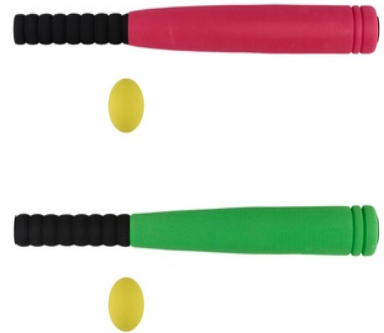

# EDDY TOYS Baseball Bat 54cm With Ball

Origin  
Kiina

Lightweight 54cm baseball bat with ball. Perfect for outdoor summer play for kids of all ages.

- Great for outdoor fun
- Safe and lightweight design
- Ideal for young sports fans

## SPECIFICATIONS

Brand	EDDY TOYS	Weight	100 g
EAN	8711252322605	FSC Article	FSCNA
Manufacturer	EDDY TOYS	Minimum lead time	5 days
Country of origin	China	FSC Packaging	FSCNA
Product Dimensions	55 x 55 x 600 mm	Main Colour	Yellow, Black
HS code	9506999000000000		