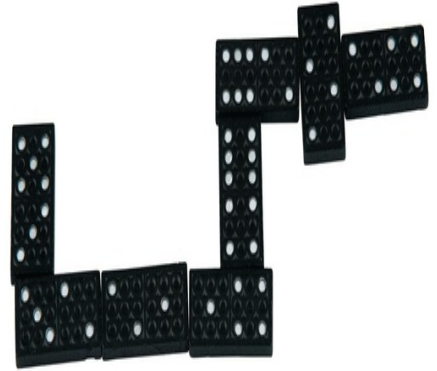

# EDDY TOYS Domino Wood

Origin  
Kiina

Classic wooden domino game. Ideal for family game nights and educational fun for all ages.

- Made from durable wood
- Encourages logical thinking
- Perfect for all ages

## SPECIFICATIONS

|                    |                  |                   |              |
|--------------------|------------------|-------------------|--------------|
| Brand              | EDDY TOYS        | Weight            | 76 g         |
| EAN                | 8711252351070    | FSC Article       | FSCNA        |
| Manufacturer       | EDDY TOYS        | Minimum lead time | 5 days       |
| Country of origin  | China            | FSC Packaging     | FSCMIXCREDIT |
| Product Dimensions | 150 x 30 x 63 mm | Main Colour       | Black        |
| HS code            | 9504908000000000 |                   |              |