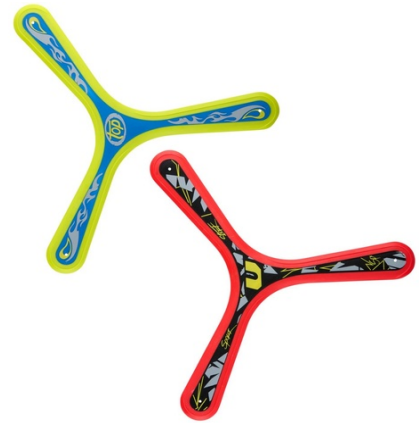

EDDY TOYS Frisbee Soft

Origin
Kiina

Enjoy outdoor fun with this soft, lightweight frisbee—safe and easy to throw for endless summer play.

- Safe and soft for kids
- Lightweight and easy to throw
- Ideal for outdoor games

SPECIFICATIONS

Brand	EDDY TOYS	Weight	45 g
EAN	8711252300627	FSC Article	FSCNA
Manufacturer	EDDY TOYS	Minimum lead time	5 days
Country of origin	China	FSC Packaging	FSC100
Product Dimensions	270 x 242 x 4 mm	GRS Certified	No
HS code	9506999000000000	Main Colour	Red, Green, Black, Blue, Yellow light, Grey