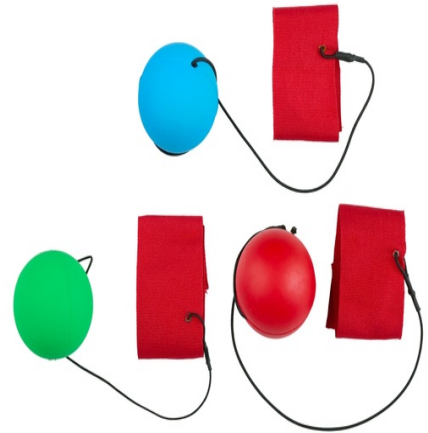

EDDY TOYS Rebound Stress Ball 6cm With Cord

Origin
Kiina

Fun stress ball with 1 meter cord. Perfect for stress relief and active play. Available in three vibrant colors.

- Reduces stress and encourages activity
- Durable, colorful design
- 1 meter cord for safe play

SPECIFICATIONS

Brand	EDDY TOYS	Diameter	90 mm
EAN	8711252332895	Minimum lead time	5 days
Manufacturer	EDDY TOYS	FSC Article	FSCNA
Country of origin	China	FSC Packaging	FSC100
Product Dimensions	60 x 60 x 1000 mm	GRS Certified	No
HS code	9503009590000000	Main Colour	Blue, Green, Red
Weight	90 g		