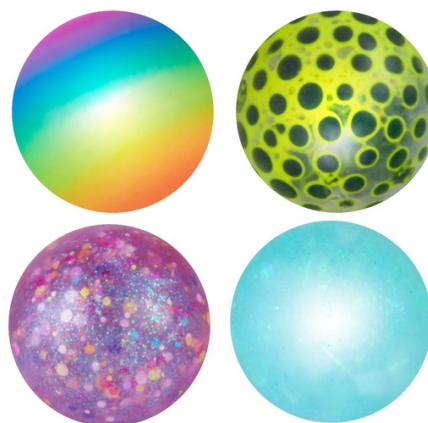

EDDY TOYS Squish Stress Ball 5cm

Origin
Kiina

Fun 5cm squish stress ball for relaxation and play. Perfect for stress relief at home, work, or on the go.

- Ideal for stress relief and relaxation
- Suitable for all ages
- Compact size for easy carrying

SPECIFICATIONS

| | | | |
|--------------------|-------------------------|-------------------|---------------------|
| Brand | EDDY TOYS | Weight | 342 g |
| EAN | 8711252332963 | FSC Article | FSCNA |
| Manufacturer | EDDY TOYS | Minimum lead time | 5 days |
| Country of origin | China | FSC Packaging | FSCNA |
| Product Dimensions | 50 x 50 x 50 mm | GRS Certified | No |
| HS code | 9503009590000000 | Main Colour | Multi Colour |