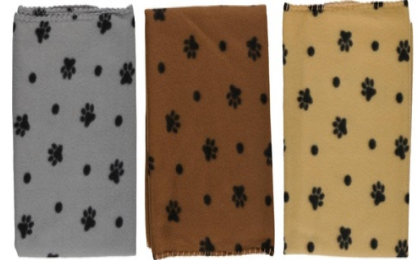

PET BLANKET Dog Blanket 100x70cm 160gsm

Origin
Kiina

Soft dog blanket, 100x70cm, assorted colors. Perfect for beds or crates. Offers warmth and comfort for every pet.

- Ideal size for dog beds and crates
- Provides extra warmth and comfort
- Easy-care, machine washable fabric

SPECIFICATIONS

Brand	PET BLANKET	Weight	108 g
EAN	8711252337180	FSC Article	FSCNA
Manufacturer	PET BLANKET	Minimum lead time	5 days
Country of origin	China	FSC Packaging	FSC100
Product Dimensions	1000 x 700 x 1 mm	Main Colour	Grey, Brown, Beige
HS code	6301401000000000		