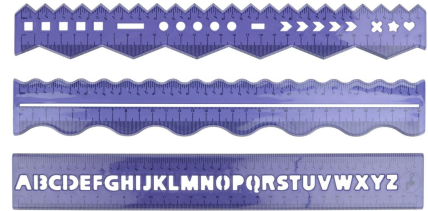

TOPWRITE Creative Ruler Set 30cm

Origin
Kiina

Versatile 30cm ruler set ideal for school, office, and creative projects. Includes three unique rulers for precise work.

- Three different ruler designs
- Perfect for creative tasks
- Clear 30cm measurement scale

SPECIFICATIONS

Brand	TOPWRITE	Weight	104 g
EAN	8711252559599	FSC Article	FSCNA
Manufacturer	TOPWRITE	Minimum lead time	5 days
Country of origin	China	FSC Packaging	FSCMIX70
Product Dimensions	175 x 5 x 368 mm	Main Colour	Blue dark
HS code	9017801000000000		

PACKAGING

Inner box dimensions	380 x 185 x 80 mm
Inner box quantity	12 pcs
Inner box weight	2000 gr
Outer box dimensions	380 x 185 x 80 mm
Outer box quantity	12 pcs
Outer box weight	2000 gr

Specifications subject to change without notice.