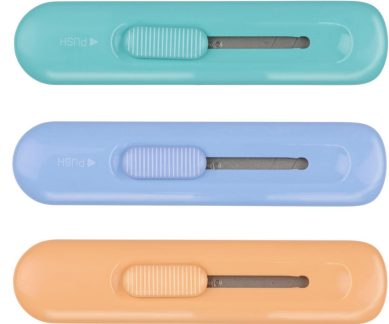

CRAFT Mini Stationery Knife for Craft Projects

Origin
Kiina

Compact utility knife ideal for precise crafting and office tasks. Size: 9x2x1cm.
Lightweight and easy to use.

- Convenient pocket size for portability
- Safe retractable lock mechanism
- Perfect for crafts and office work

SPECIFICATIONS

Brand	CRAFT	Weight	27 g
EAN	8711252255385	FSC Article	FSCNA
Manufacturer	CRAFT	Minimum lead time	5 days
Country of origin	China	FSC Packaging	FSCMIX70
Product Dimensions	110 x 10 x 160 mm	Main Colour	Orange light, Blue, Green light
HS code	8211930000000000		