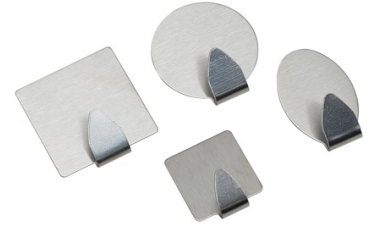

HOOKS & CO Wall Hook Self-Adhesive Stainless Steel

Origin
Kiina

Strong self-adhesive wall hooks for kitchen, bathroom, or hallway. Easy to mount and reposition without tools.

- No drilling, self-adhesive mounting
- Durable stainless steel design
- Works on most smooth surfaces

SPECIFICATIONS

Brand	HOOKS & CO	Weight	37 g
EAN	8711252995397	FSC Article	FSCNA
Manufacturer	HOOKS & CO	Minimum lead time	5 days
Country of origin	China	FSC Packaging	FSCNA
Product Dimensions	104 x 27 x 170 mm	Main Colour	Silver
HS code	8302500000000000		