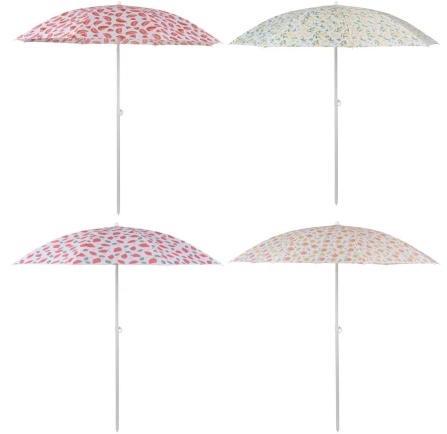

# Parasol Ø1.8m With Tilt Function

Origin  
Kiina

Parasol Ø1.8m, height 1.9m, 8 ribs, tiltable, perfect for the beach. Provides stylish outdoor sun protection.

- Ø1.8m for superior shade
- Tilt function for adjustable coverage
- Lightweight and portable design

## SPECIFICATIONS

Brand	UNBRANDED	Weight	885 g
EAN	8711252306599	Diameter	1800 mm
Manufacturer	UNBRANDED	Minimum lead time	5 days
Country of origin	China	FSC Article	FSCNA
Product Dimensions	1800 x 1800 x 2000 mm	FSC Packaging	FSCNA
HS code	6601910000000000	Main Colour	White, Red, Yellow, Orange, Green