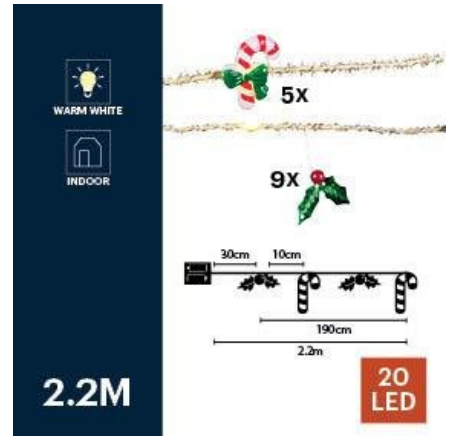

GRUNDIG Christmas 20 LED Candy Cane & Leaf String Light

Origin
China

Festive 2.2m string light with 20 LED candy cane & leaf shapes. Battery powered for easy indoor decoration.

- Candy cane & leaf festive shapes
- Battery operated, 2x AA required
- Perfect for indoor Christmas decor

SPECIFICATIONS

Brand	GRUNDIG	Weight	33 g
EAN	8711252334066	Diameter	50 mm
Manufacturer	GRUNDIG	Minimum lead time	5 days
Country of origin	China	FSC Article	FSCNA
Product Dimensions	2200 x 50 x 50 mm	FSC Packaging	FSCMIX70
HS code	9405423990000000	Main Colour	Brown light, Green, Red, White

PACKAGING

Inner box dimensions	230 x 175 x 155 mm
Inner box quantity	12 pcs
Inner box weight	970 gr
Outer box dimensions	230 x 175 x 155 mm
Outer box quantity	12 pcs
Outer box weight	970 gr

Specifications subject to change without notice.