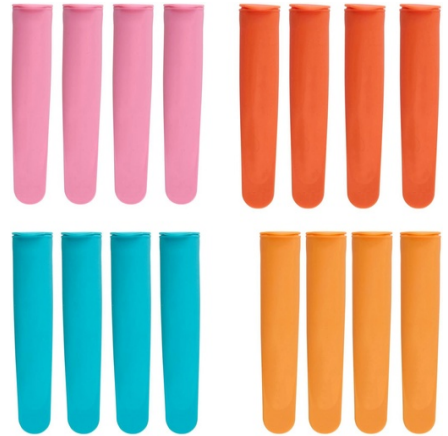

# ALPINA Ice Cream Mould 100ml Ø5xh20cm Origin China

Create refreshing ice pops easily with this colourful mould. Perfect for summer treats in your kitchen.

- Ideal for homemade ice pops
- Easy to use and clean
- Available in four bright colours

## SPECIFICATIONS

Brand	ALPINA	Diameter	50 mm
EAN	8711252331409	Minimum lead time	5 days
Manufacturer	ALPINA	FSC Article	FSCNA
Country of origin	China	FSC Packaging	FSCMIX70
Product Dimensions	50 x 45 x 194 mm	GRS Certified	No
HS code	3924100090000000	Main Colour	Orange, Pink, Red, Turquoise
Weight	156 g		