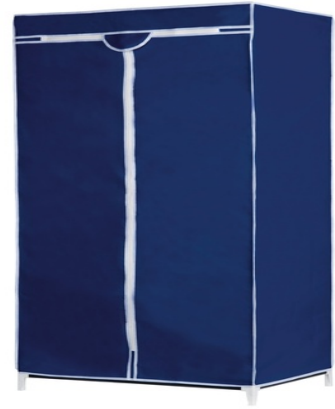

ALPINA Wardrobe 160x75x50cm

Origin
China

Spacious wardrobe for organizing clothes. Perfect for bedrooms, attics, or guest rooms. Features easy-access zipper closure.

- Large clothing storage capacity
- Quick and easy assembly
- Portable and lightweight design

SPECIFICATIONS

Brand	ALPINA	Weight	1169 g
EAN	8711252083285	Diameter	13 mm
Manufacturer	ALPINA	Minimum lead time	5 days
Country of origin	China	FSC Article	FSCNA
Product Dimensions	226 x 72 x 805 mm	FSC Packaging	FSCNA
HS code	9403208000000000	Main Colour	Black