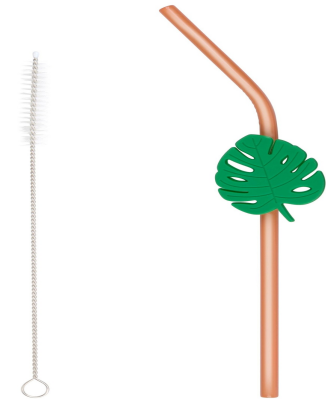

# ALPINA Reusable Drinking Straws With Cleaning Brush

Origin  
China

Colorful reusable straws with cleaning brush. Ideal for all your drinks. Durable, eco-friendly, and easy to clean.

- Comes with convenient cleaning brush
- Reusable, reducing single-use waste
- Suitable for hot and cold beverages

## SPECIFICATIONS

Brand	ALPINA	Weight	48 g
EAN	8711252499574	Diameter	6 mm
Manufacturer	ALPINA	Minimum lead time	5 days
Country of origin	China	FSC Article	FSCNA
Product Dimensions	188 x 22 x 270 mm	FSC Packaging	FSCMIXCREDIT
HS code	3917320090000000	Main Colour	Green