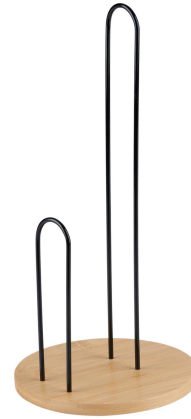

ALPINA Kitchen Roll Holder

Ø14.5xh30.2cm

Origin
China

Modern kitchen roll holder for easy access and organization. Sleek design complements any kitchen decor.

- Fits any kitchen style
- Easy to use and clean
- Stable and durable structure

SPECIFICATIONS

Brand	ALPINA	Weight	188 g
EAN	8711252506715	Diameter	145 mm
Manufacturer	ALPINA	Minimum lead time	5 days
Country of origin	China	FSC Article	FSCNA
Product Dimensions	145 x 145 x 307 mm	FSC Packaging	FSCNA
HS code	4419900000000000	Main Colour	Black, White