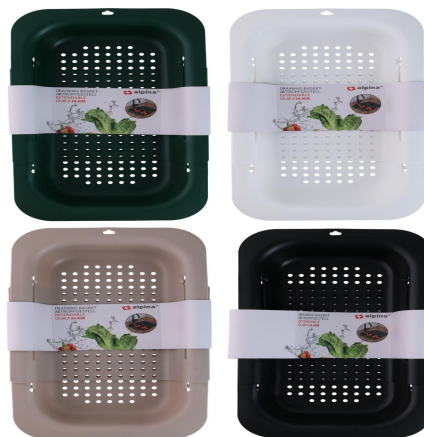

ALPINA Draining Basket 47.7x34.4x19.6cm Origin China

Spacious draining basket for the sink. Perfect for draining dishes and vegetables in your kitchen.

- Large size for more capacity
- Fits most kitchen sinks
- Lightweight and easy to clean

SPECIFICATIONS

Brand	ALPINA	Weight	300 g
EAN	8711252568485	FSC Article	FSCNA
Manufacturer	ALPINA	Minimum lead time	5 days
Country of origin	China	FSC Packaging	FSCMIX70
Product Dimensions	198 x 343 x 65 mm	Main Colour	Beige, Black, Green, White
HS code	3924100090000000		