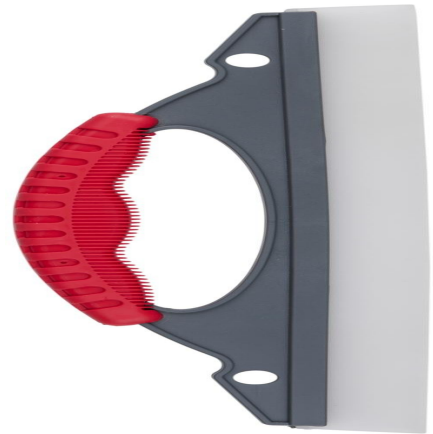

DIRT DEVIL Wiper 35x9.2x15cm

Origin
Turquie

Efficient wiper for easy drying of surfaces. Ideal for windows, mirrors, and more.
Comfortable grip handle.

- Perfect for windows and mirrors
- Ergonomic handle for comfort
- Removes water and dirt easily

SPECIFICATIONS

Brand	DIRT DEVIL	Weight	105 g
EAN	8711252425214	FSC Article	FSCNA
Manufacturer	DIRT DEVIL	Minimum lead time	5 days
Country of origin	Türkiye	FSC Packaging	FSCMIX70
Product Dimensions	92 x 20 x 310 mm	Main Colour	Transparent, Grey
HS code	9603909900000000		