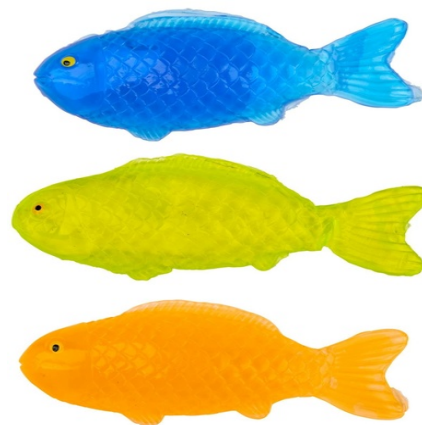

EDDY TOYS Stretchy Fish Figures 17.5cm

Origin
China

Colorful stretchy fish figures, 17.5cm, ideal for playful fun or party favors. Great for children's gifts and surprises.

- Encourages creative play
- Ideal party favor gift
- Bright colors and flexible

SPECIFICATIONS

Brand	EDDY TOYS	Weight	83 g
EAN	8711252351384	FSC Article	FSCNA
Manufacturer	EDDY TOYS	Minimum lead time	5 days
Country of origin	China	FSC Packaging	FSC100
Product Dimensions	172 x 20 x 80 mm	GRS Certified	No
HS code	9503004990000000	Main Colour	Multi Colour