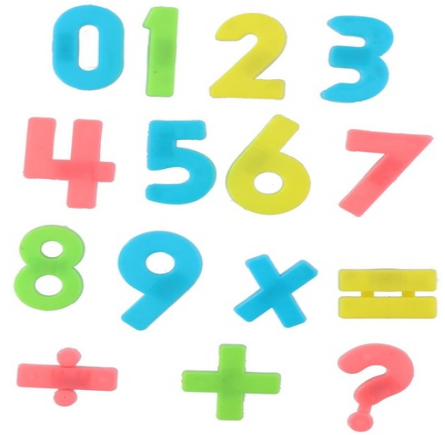

EDDY TOYS Magnetic Numbers and Symbols

Origin
China

Make learning math fun with these vibrant magnetic numbers and math symbols.
Perfect for fridge or drawing boards.

- Enhances early math skills for kids
- Fits on fridges and magnetic boards
- Bright colors attract and engage

SPECIFICATIONS

Brand	EDDY TOYS	Weight	34 g
EAN	8711252359991	FSC Article	FSCNA
Manufacturer	EDDY TOYS	Minimum lead time	5 days
Country of origin	China	FSC Packaging	FSCNA
Product Dimensions	150 x 18 x 191 mm	GRS Certified	No
HS code	3926909790000000	Main Colour	Multi Colour

PACKAGING

Inner box dimensions	265 x 180 x 180 mm
Inner box quantity	24 pcs
Inner box weight	1510 gr
Outer box dimensions	265 x 180 x 180 mm
Outer box quantity	24 pcs
Outer box weight	1510 gr

Specifications subject to change without notice.