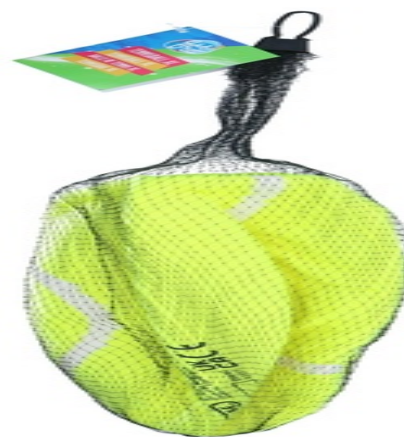

EDDY TOYS Tennis Ball XL Ø22cm 290g

Origin
China

Oversized tennis ball for outdoor fun. Perfect for active play in the garden or on the field.

- Large size for extra fun
- Durable and lightweight design
- Great for garden or field

SPECIFICATIONS

Brand	EDDY TOYS	Weight	303 g
EAN	8711252431277	Diameter	220 mm
Manufacturer	EDDY TOYS	Minimum lead time	5 days
Country of origin	China	FSC Article	FSCNA
Product Dimensions	220 x 220 x 220 mm	FSC Packaging	FSC100
HS code	9506699000000000	Main Colour	Green light, White