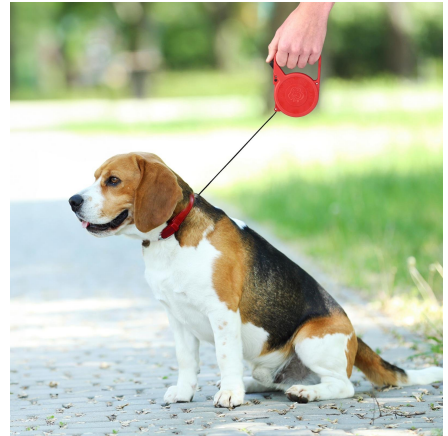

# LIFETIME Dog Leash Retractable 3m

Origin  
China

Convenient retractable dog leash with a 3 meter range. Perfect for daily walks and reliable control over your pet.

- Extends up to 3 meters
- Lightweight and easy to use
- Ideal for all dog sizes