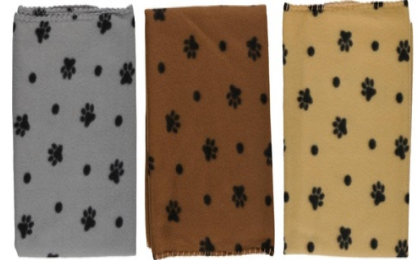

# PET BLANKET Dog Blanket 100x70cm 160gsm

Origin  
China

Soft dog blanket, 100x70cm, assorted colors. Perfect for beds or crates. Offers warmth and comfort for every pet.

- Ideal size for dog beds and crates
- Provides extra warmth and comfort
- Easy-care, machine washable fabric

## SPECIFICATIONS

Brand	<b>PET BLANKET</b>	Weight	<b>108 g</b>
EAN	<b>8711252337180</b>	FSC Article	<b>FSCNA</b>
Manufacturer	<b>PET BLANKET</b>	Minimum lead time	<b>5 days</b>
Country of origin	<b>China</b>	FSC Packaging	<b>FSC100</b>
Product Dimensions	<b>1000 x 700 x 1 mm</b>	Main Colour	<b>Grey, Brown, Beige</b>
HS code	<b>6301401000000000</b>		