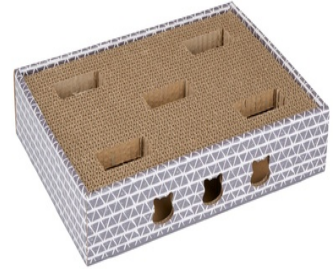

PET TOYS Cat Toy Scratch Board With Balls Origin China

Interactive scratch board for cats with built-in balls. Encourages hunting instincts, offers fun, and maintains claws.

- Moving balls for extra entertainment
- Supports cats' natural scratching needs
- Durable design for long-lasting use

SPECIFICATIONS

Brand	PET TOYS	Weight	215 g
EAN	8711252006789	FSC Article	FSCNA
Manufacturer	PET TOYS	Minimum lead time	5 days
Country of origin	China	FSC Packaging	FSCMIX70
Product Dimensions	350 x 245 x 65 mm	Main Colour	Brown dark, Black, White, Green light
HS code	4823908580000000		

PACKAGING

Inner box dimensions	360 x 265 x 280 mm
Inner box quantity	4 pcs
Inner box weight	1900 gr
Outer box dimensions	360 x 265 x 280 mm
Outer box quantity	4 pcs
Outer box weight	1900 gr

Specifications subject to change without notice.