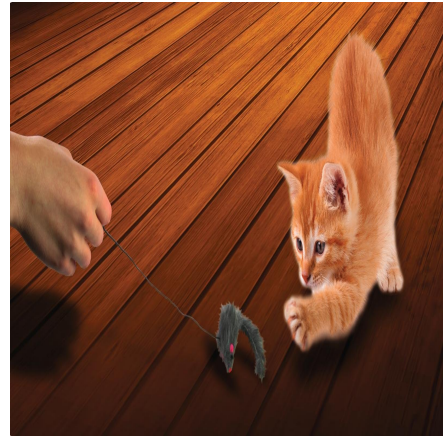

# PET TOYS Cat Toy Mouse With Tail

Origin  
China

Interactive mouse-shaped cat toy with long tail. Ideal for active play and stimulating your cat's hunting instincts.

- Encourages active play and movement
- Stimulates natural hunting behavior
- Suitable for all cat breeds

## SPECIFICATIONS

Brand	PET TOYS	Weight	9 g
EAN	8711252036779	FSC Article	FSCNA
Manufacturer	PET TOYS	Minimum lead time	5 days
Country of origin	China	FSC Packaging	FSCMIXCREDIT
Product Dimensions	45 x 170 x 370 mm	Main Colour	White, Black
HS code	6307909899000000		