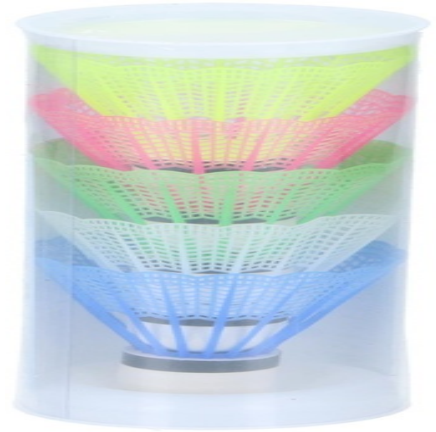

Badminton Shuttle For Outdoor Play

Origin
China

Lightweight badminton shuttle, ideal for fast outdoor play. Perfect for both recreational and sporty matches.

- Durable, lightweight construction
- Ideal for outdoor badminton games
- Great for sports and recreation

SPECIFICATIONS

Brand	Sans marque	Weight	36 g
EAN	8711252453453	Diameter	65 mm
Manufacturer	UNBRANDED	Minimum lead time	5 days
Country of origin	China	FSC Article	FSCNA
Product Dimensions	65 x 65 x 197 mm	FSC Packaging	FSCNA
HS code	9506999000000000	Main Colour	White, Blue, Yellow, Pink, Green