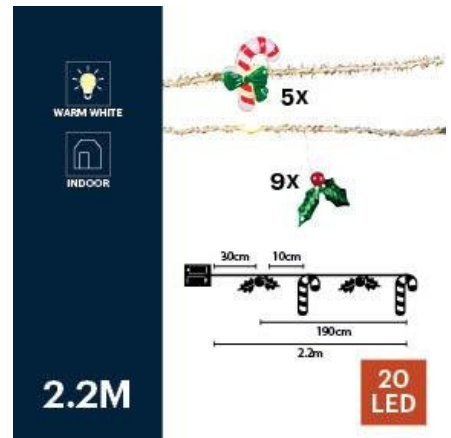

# GRUNDIG Christmas 20 LED Candy Cane & Leaf String Light

Origin  
Cina

Festive 2.2m string light with 20 LED candy cane & leaf shapes. Battery powered for easy indoor decoration.

- Candy cane & leaf festive shapes
- Battery operated, 2x AA required
- Perfect for indoor Christmas decor

## SPECIFICATIONS

Brand	GRUNDIG	Weight	33 g
EAN	8711252334066	Diameter	50 mm
Manufacturer	GRUNDIG	Minimum lead time	5 days
Country of origin	China	FSC Article	FSCNA
Product Dimensions	2200 x 50 x 50 mm	FSC Packaging	FSCMIX70
HS code	9405423990000000	Main Colour	Brown light, Green, Red, White

## PACKAGING

Inner box dimensions	230 x 175 x 155 mm
Inner box quantity	12 pcs
Inner box weight	970 gr
Outer box dimensions	230 x 175 x 155 mm
Outer box quantity	12 pcs
Outer box weight	970 gr

Specifications subject to change without notice.