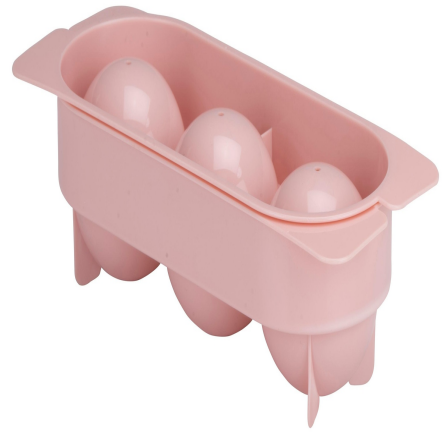

ALPINA Ice Cube Tray 3 Ice Balls

Origin
Cina

Create 3 large ice balls for drinks. Perfect for summer parties and everyday use. Easy release design for quick serving.

- Makes 3 large ice balls at once
- Easy to release and clean
- Great for cocktails and soft drinks

SPECIFICATIONS

Brand	ALPINA	Weight	81 g
EAN	8711252331324	FSC Article	FSCNA
Manufacturer	ALPINA	Minimum lead time	5 days
Country of origin	China	FSC Packaging	FSCNA
Product Dimensions	85 x 220 x 62 mm	GRS Certified	No
HS code	3924100090000000	Main Colour	Pink