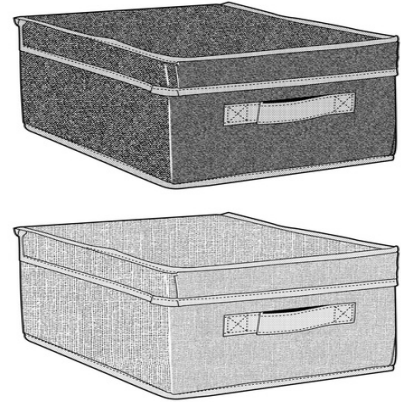

ALPINA Storage Box 25x36x16cm

Origin
Cina

Convenient storage box for neatly organizing items. Compact size, easy to stack, equipped with a handy handle.

- Compact and stackable design
- Comes with sturdy handle
- Ideal for various household items

SPECIFICATIONS

Brand	ALPINA	Weight	409 g
EAN	8711252569130	FSC Article	FSCNA
Manufacturer	ALPINA	Minimum lead time	5 days
Country of origin	China	FSC Packaging	FSCNA
Product Dimensions	250 x 367 x 160 mm	Main Colour	Grey, Beige
HS code	6307909899000000		

PACKAGING

Inner box dimensions	390 x 190 x 265 mm
Inner box quantity	12 pcs
Inner box weight	5220 gr
Outer box dimensions	390 x 190 x 265 mm
Outer box quantity	12 pcs
Outer box weight	5220 gr

Specifications subject to change without notice.