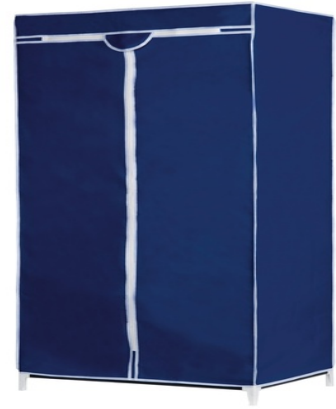

# ALPINA Wardrobe 160x75x50cm

Origin  
Cina

Spacious wardrobe for organizing clothes. Perfect for bedrooms, attics, or guest rooms. Features easy-access zipper closure.

- Large clothing storage capacity
- Quick and easy assembly
- Portable and lightweight design

## SPECIFICATIONS

Brand	ALPINA	Weight	1169 g
EAN	8711252083285	Diameter	13 mm
Manufacturer	ALPINA	Minimum lead time	5 days
Country of origin	China	FSC Article	FSCNA
Product Dimensions	226 x 72 x 805 mm	FSC Packaging	FSCNA
HS code	9403208000000000	Main Colour	Black

## PACKAGING

Inner box dimensions	815 x 445 x 240 mm
Inner box quantity	6 pcs
Inner box weight	10110 gr
Outer box dimensions	815 x 445 x 240 mm
Outer box quantity	6 pcs
Outer box weight	10110 gr

Specifications subject to change without notice.