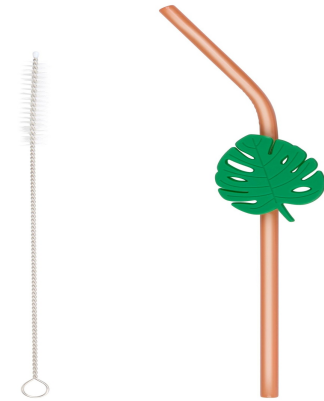

ALPINA Reusable Drinking Straws With Cleaning Brush

Origin
Cina

Colorful reusable straws with cleaning brush. Ideal for all your drinks. Durable, eco-friendly, and easy to clean.

- Comes with convenient cleaning brush
- Reusable, reducing single-use waste
- Suitable for hot and cold beverages

SPECIFICATIONS

Brand	ALPINA	Weight	48 g
EAN	8711252499574	Diameter	6 mm
Manufacturer	ALPINA	Minimum lead time	5 days
Country of origin	China	FSC Article	FSCNA
Product Dimensions	188 x 22 x 270 mm	FSC Packaging	FSCMIXCREDIT
HS code	3917320090000000	Main Colour	Green