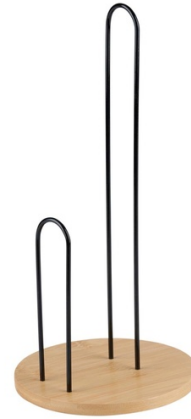

ALPINA Kitchen Roll Holder

Ø14.5xh30.2cm

Origin
China

Modern kitchen roll holder for easy access and organization. Sleek design complements any kitchen decor.

- Fits any kitchen style
- Easy to use and clean
- Stable and durable structure

SPECIFICATIONS

Brand	ALPINA	Weight	188 g
EAN	8711252506715	Diameter	145 mm
Manufacturer	ALPINA	Minimum lead time	5 days
Country of origin	China	FSC Article	FSCNA
Product Dimensions	145 x 145 x 307 mm	FSC Packaging	FSCNA
HS code	4419900000000000	Main Colour	Black, White